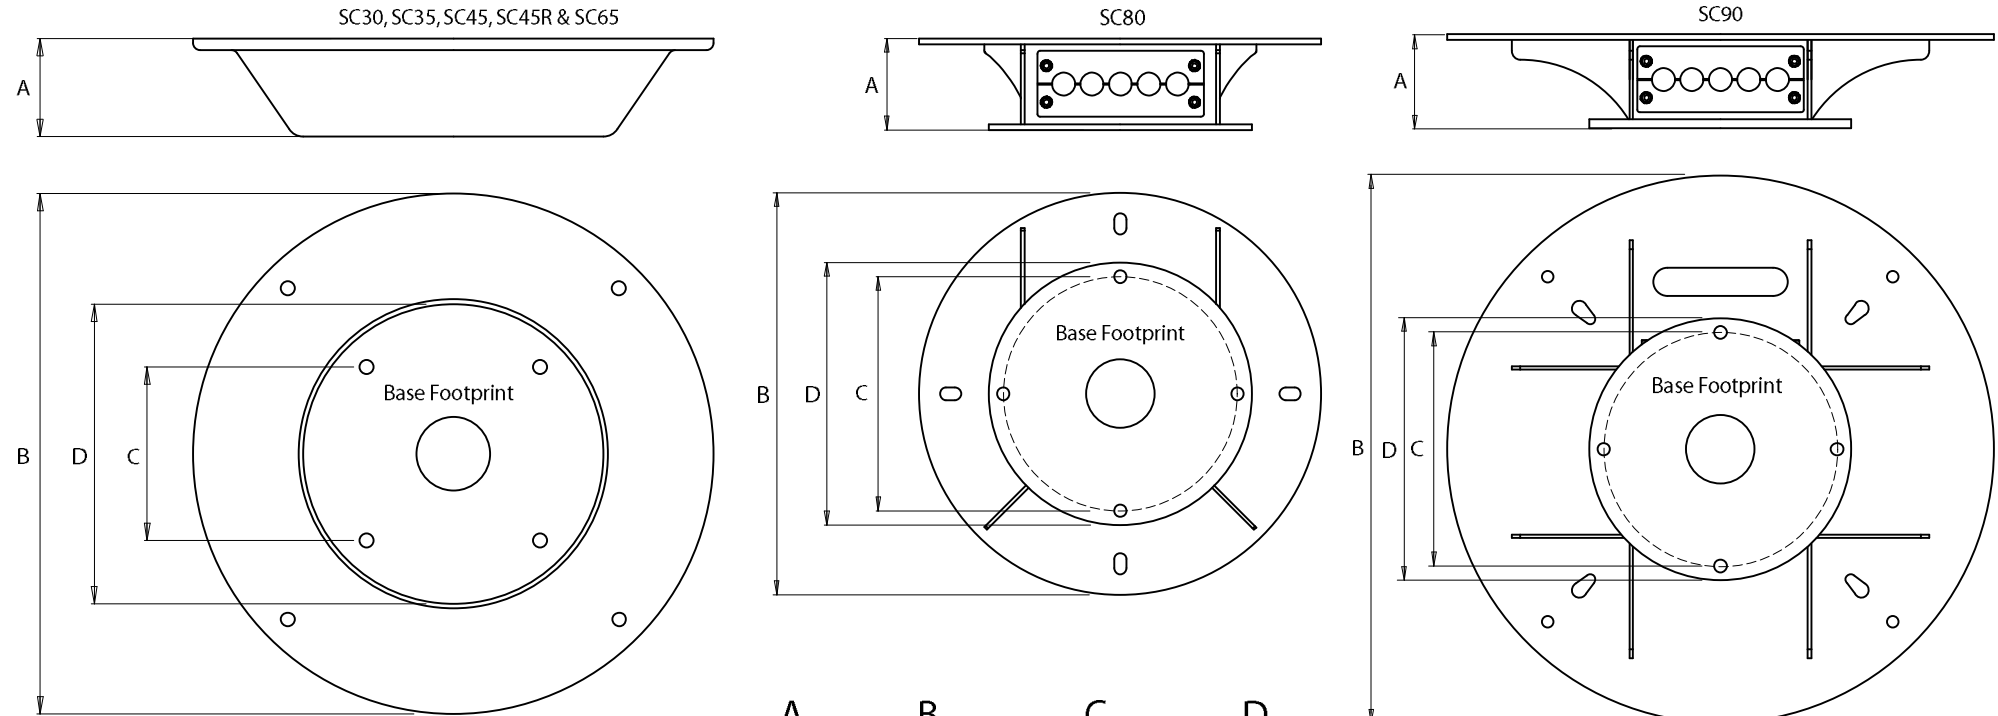

Satcom Antenna Mounts

For help & information
 email: technical@scanstrut.com
 tel: +44 (0) 1803 863800

	A mm / inches	B mm / inches	C mm / inches	D mm / inches
SC30	59/2.3	255/10.0	66/2.6	110/4.3
SC35	56/2.2	307/12.1	120/4.7	200/7.9
SC45/45R	68/2.7	360/14.2	120/4.7	200/7.9
SC65	60/2.4	465/18.3	120/4.7	200/7.9
SC80	80/3.1	352/13.9	205/8.1	230/9.1
SC90	83/3.3	480/18.9	205/8.1	230/9.1

SCANSTRUT[®]

INSTALLATION SOLUTIONS FOR MARINE ELECTRONICS™